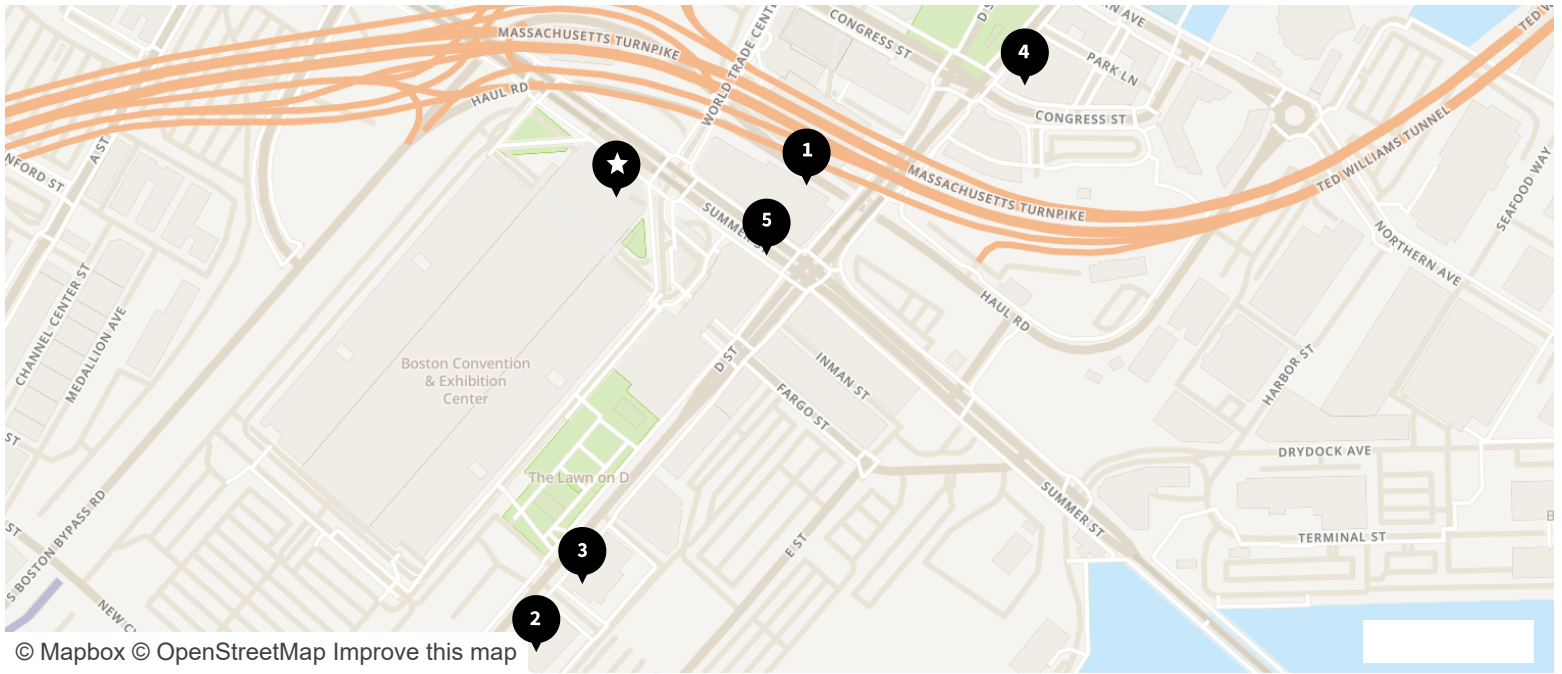

MDRT 2022

Boston Convention & Exhibition Center (BCEC)

415 Summer St
Boston, MA 02210

1

Omni Boston Hotel at the Seaport

Lodging
450 Summer St
Boston, MA 02210

2

Element Boston Seaport District

Lodging
391-395 D St
Boston, MA 02210

3

Aloft Boston Seaport District

Lodging
401-403 D Street
Boston, Massachusetts 02210

4

Renaissance Boston Waterfront Hotel

Lodging
606 Congress St
Boston, MA 02210

5

The Westin Boston Seaport District

Lodging
425 Summer St
Boston, MA 02210

Step inside these locations in 360° at <https://share.threshold360.com/map/kmhcbn>